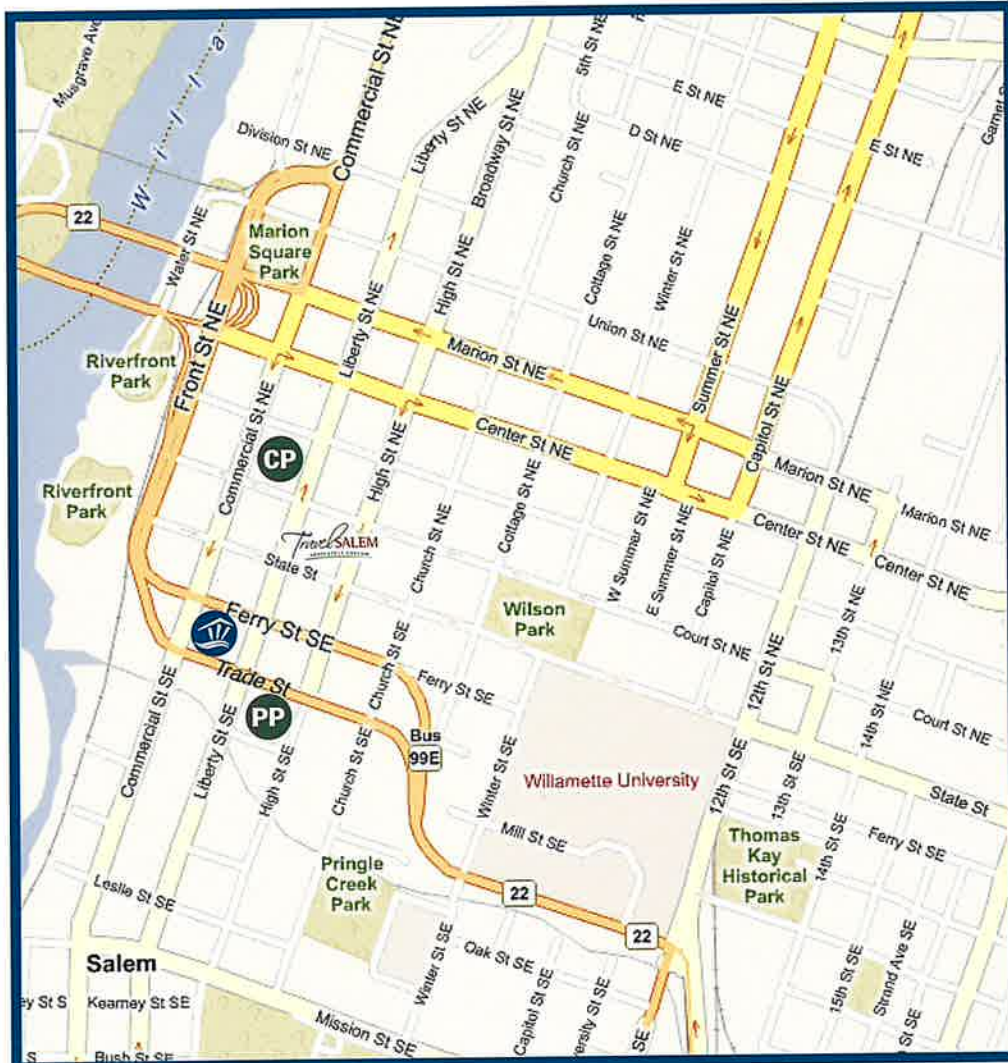

SALEM CONVENTION CENTER PARKING GUIDE

-  **Salem Convention Center & Grand Hotel - 201 Liberty Street SE**
 - Complimentary Underground Parking

-  **PP Pringle Plaza Parkade - 325 High Street SE**
 - Complimentary Parking One Block Southeast of the Grand Hotel
 - 1st Option: Roof Top Parking for SCC Guests
 - 2nd Option: If Roof Top Parking is full or closed, you may park in any space EXCEPT the free spots which have covered meters or Free Parking signage

-  **CP Chemeketa Parkade - 300 Chemeketa Street NE**
 - Complimentary Parking 3 Blocks North on Commercial
 - Enter off Commercial Street just south of Chemeketa Street

If you have parking questions, please contact the Salem Convention Center @ 503-589-1700
Or email sales@salemconventioncenter.org